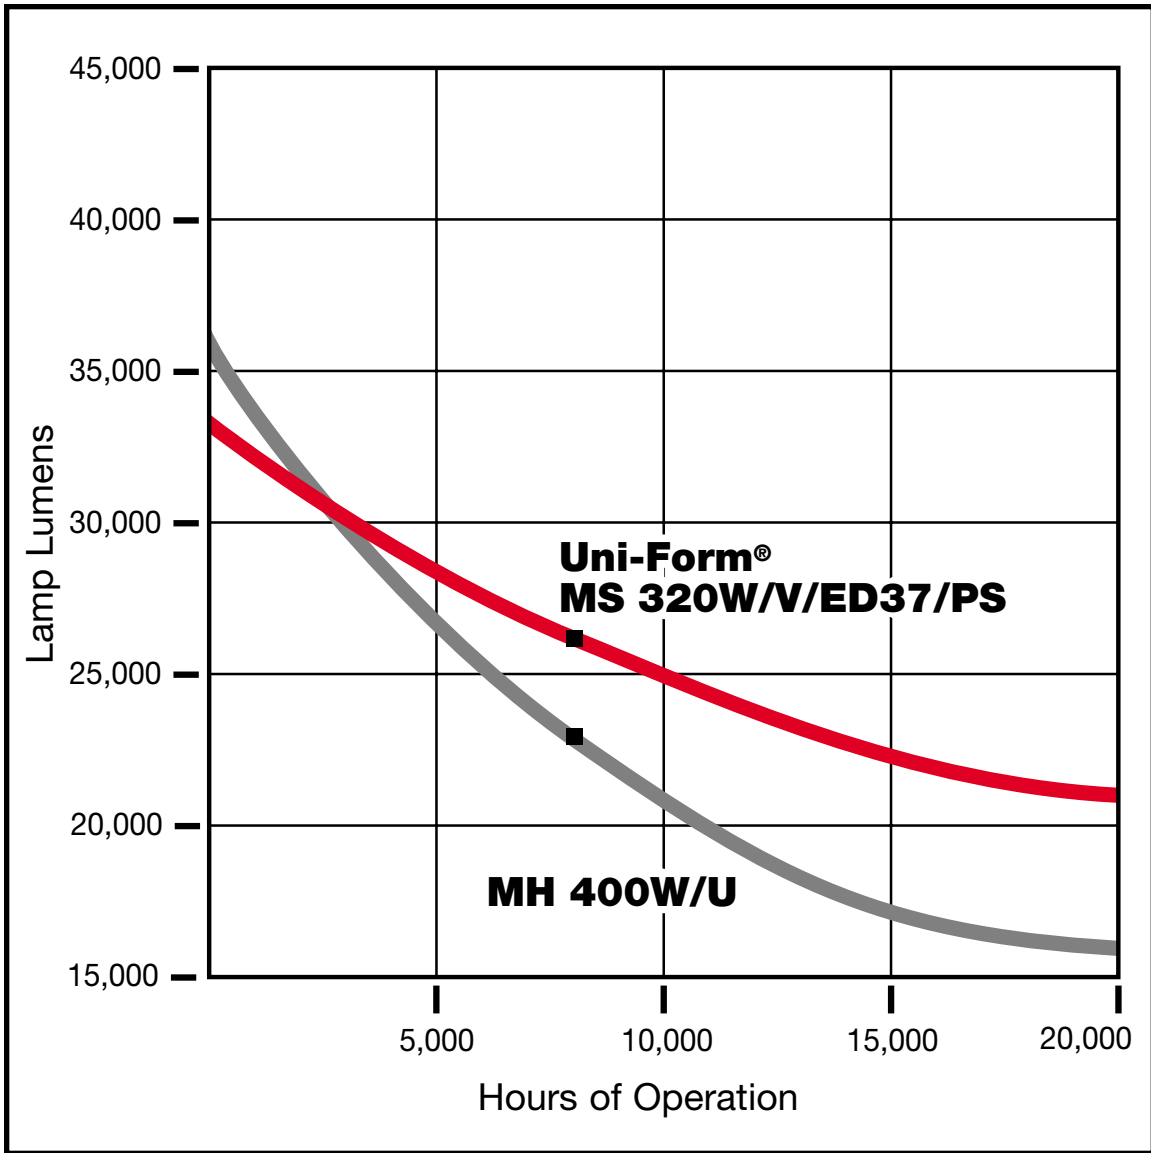

# 320 Watt

## Systems Comparison Guide\*

	Lamp Watts	Product Description	Initial Lumens	Mean Lumens	Avg. Rated Life Hours	System Wattage		Lamp Base
						CWA	Opti-Wave™ Ballast	
400W STANDARD	400W	MH 400W/U	36000	23400	20000	455	N/A	MOGUL
320W UNI-FORM	320W	MS 320W/V/ED37/PS	33000	26400	20000+	368	349	MOGUL

\* All comparisons based on Venture brand products. Lamp ratings are based on vertical (±15°) operation.