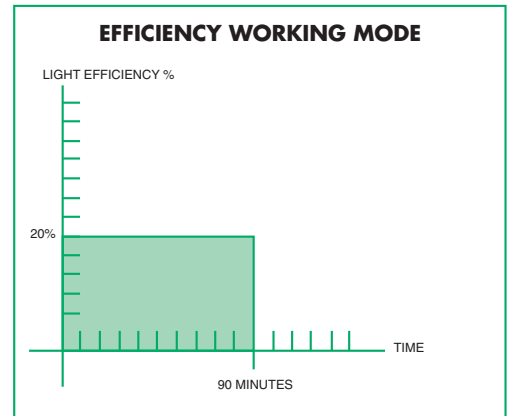

EMERGENCY LIGHT

The light stays on when you need it most!

- First screw-in CFL type emergency light in the world
- When the power fails, the MaxLite Emergency Light stays on
- No special wiring - uses micro-processor instead
- Intelligent micro-processor can differentiate between the “off” position and a power failure
- US patent pending