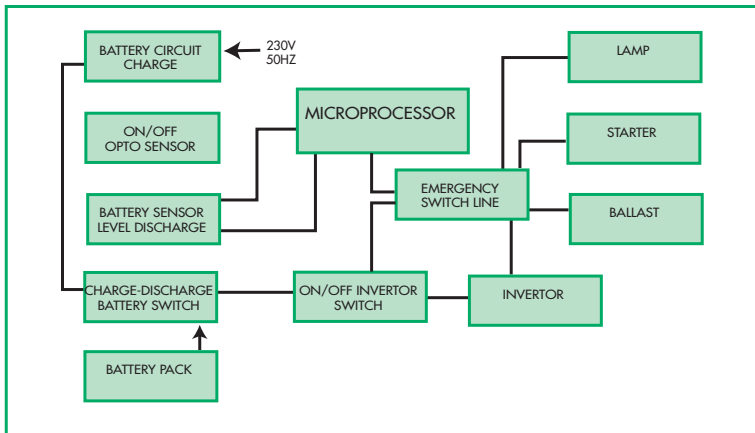

EMERGENCY LIGHT

The light stays on when you need it most!

- First screw-in CFL type emergency light in the world
- When the power fails, the MaxLite Emergency Light stays on
- No special wiring - uses micro-processor instead
- Intelligent micro-processor can differentiate between the “off” position and a power failure
- US patent pending